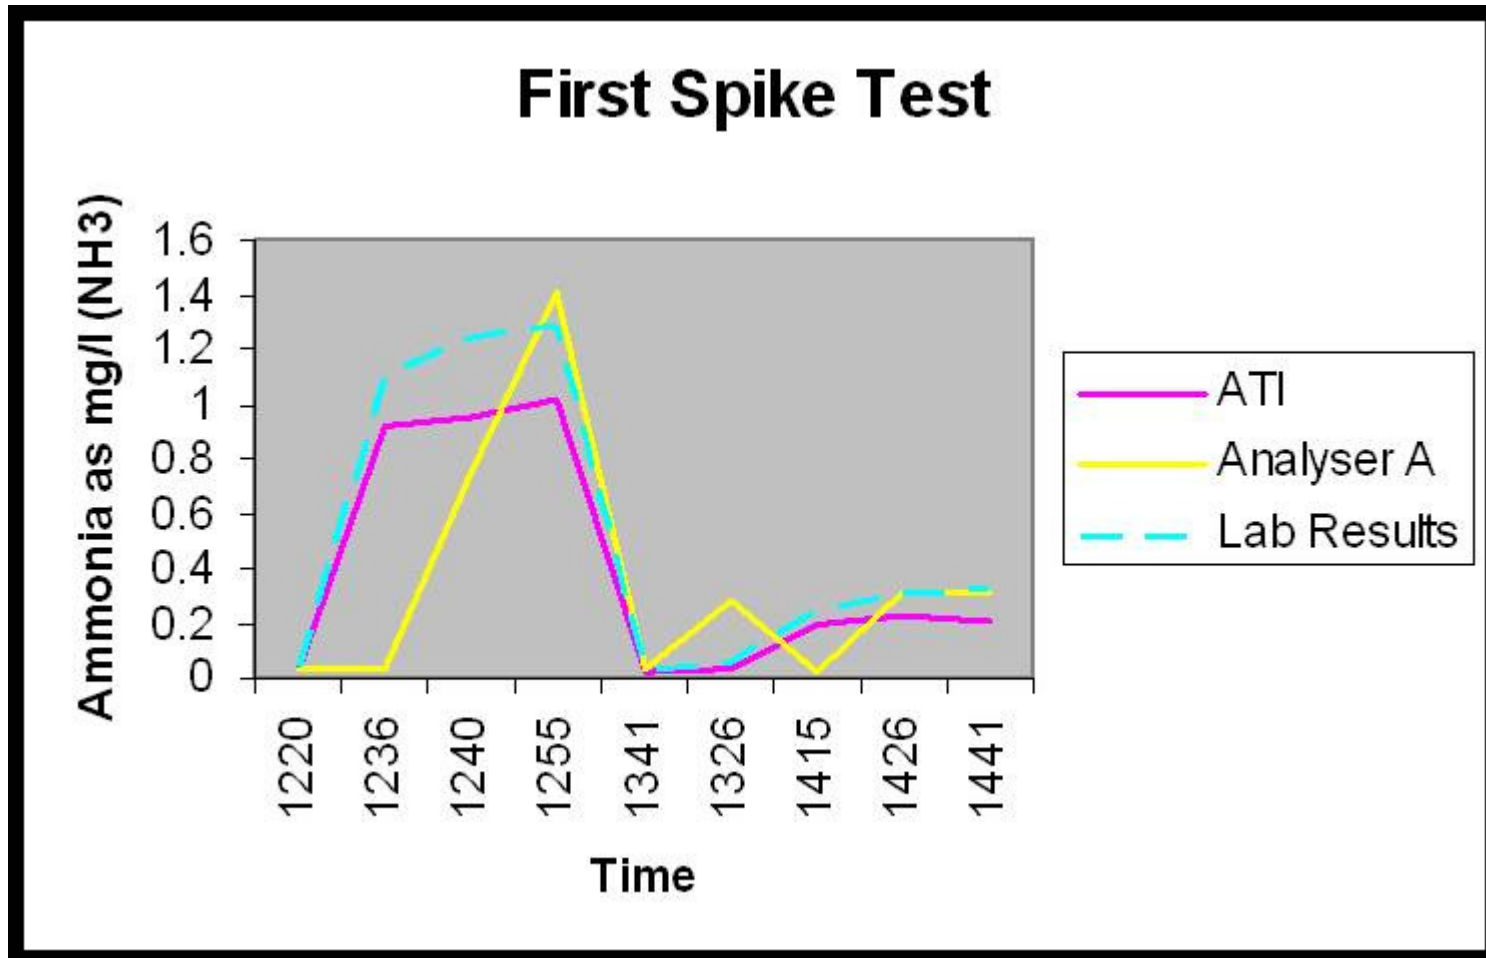

South West Water trial data

Spike test

High level test

Low level test