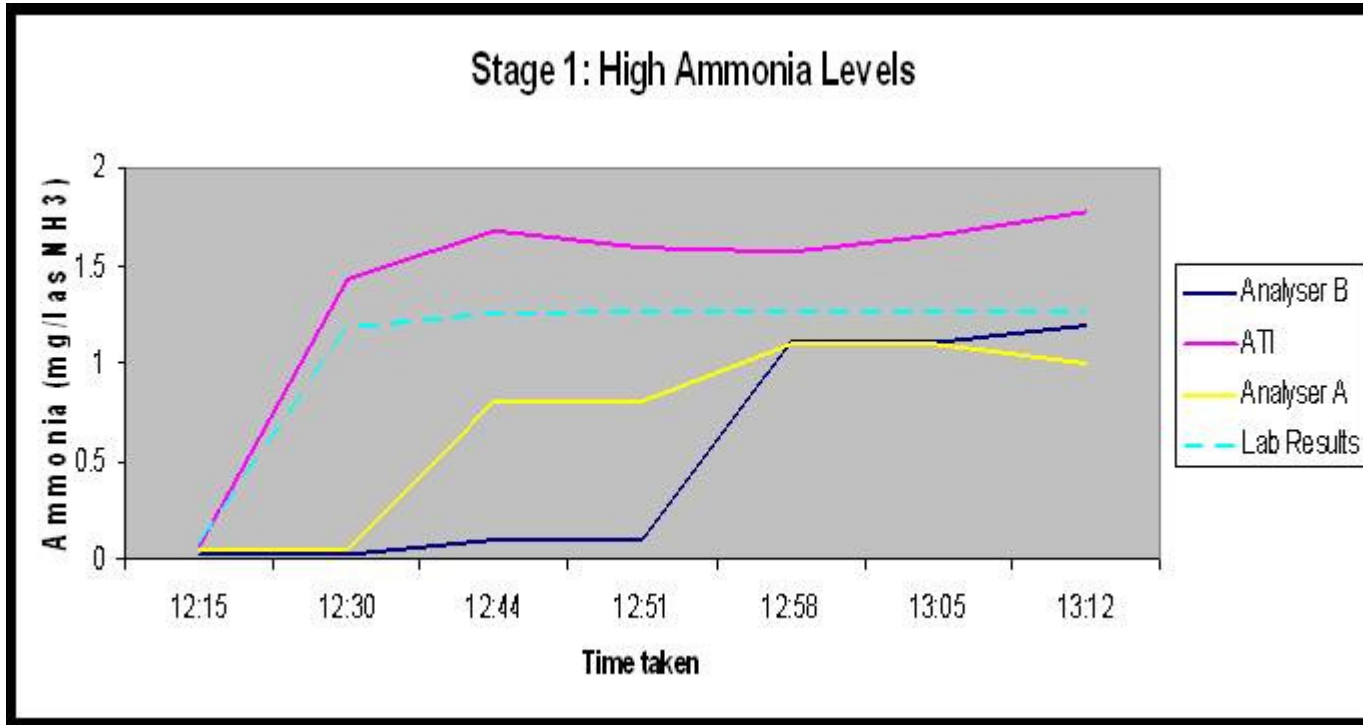

South West Water trial data

Spike test

High level test

Low level test